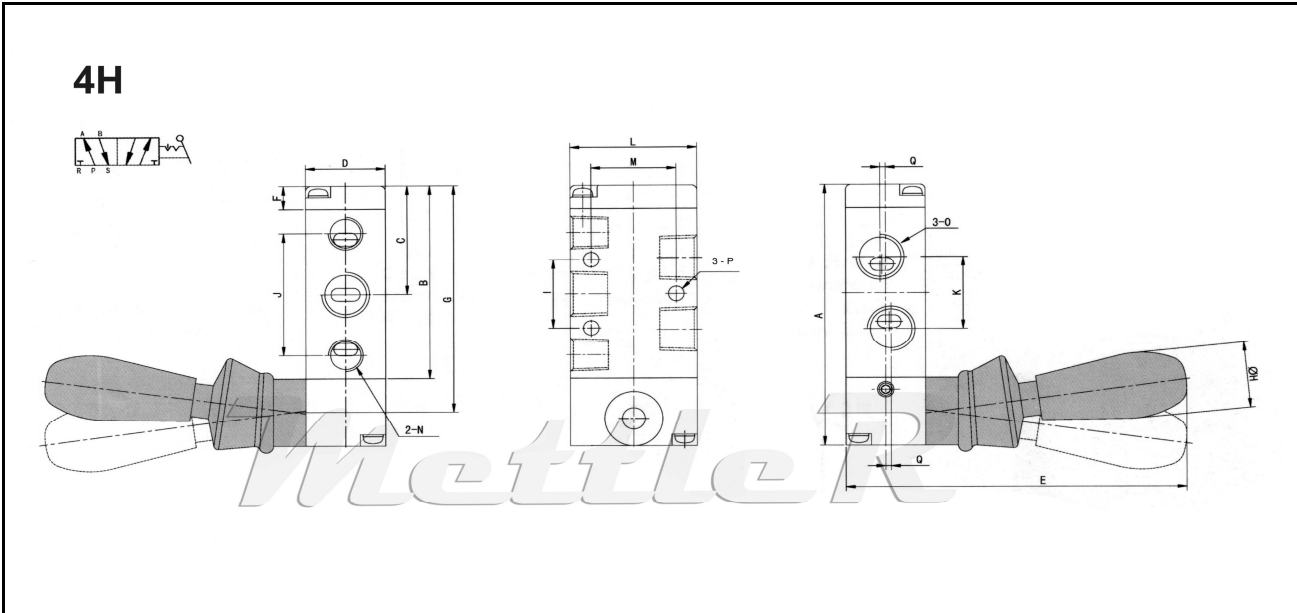

4H Series Hand Lever Valves

	4H210-08(06) 4H230-08(06)-L	4H230-08(06)-S (Spring Reset)	4H310-10(08) 4H330-10(08)-L	4H330-10(08)-S (Spring Reset)	4H410-15 4H430-15-L	4H430-15-S (Spring Reset)
A	76	95	96	115	126	147
B	56.5	75.5	72	91	102	123
C	31.5	31.5	40	60	55.5	76.5
D	22	22	27	27	34	34
E	95	95	100	100	110	110
F	6.5	6.5	7.5	7.5	7.5	7.5
G	66.5	85.5	84	103	114	135
H	18	18	18	18	18	18
I	20	20	24	24	28	28
J	36	36	45	45	63	63
K	21	21	24	24	36	36
L	35	35	40	40	50	50
M	21	21	27	27	35	35
N	1/8" NPT	1/8" NPT	3/8" NPT	3/8" NPT	1/2" NPT	1/2" NPT
O	1/4 (1/8)" NPT	1/4 (1/8)" NPT	3/8 (1/4)" NPT	3/8 (1/4)" NPT	1/2" NPT	1/2" NPT
P	4.3	4.3	4.3	4.3	5.5	5.5
Q	1.5 (-)	1.5 (-)	2 (-)	2 (-)		